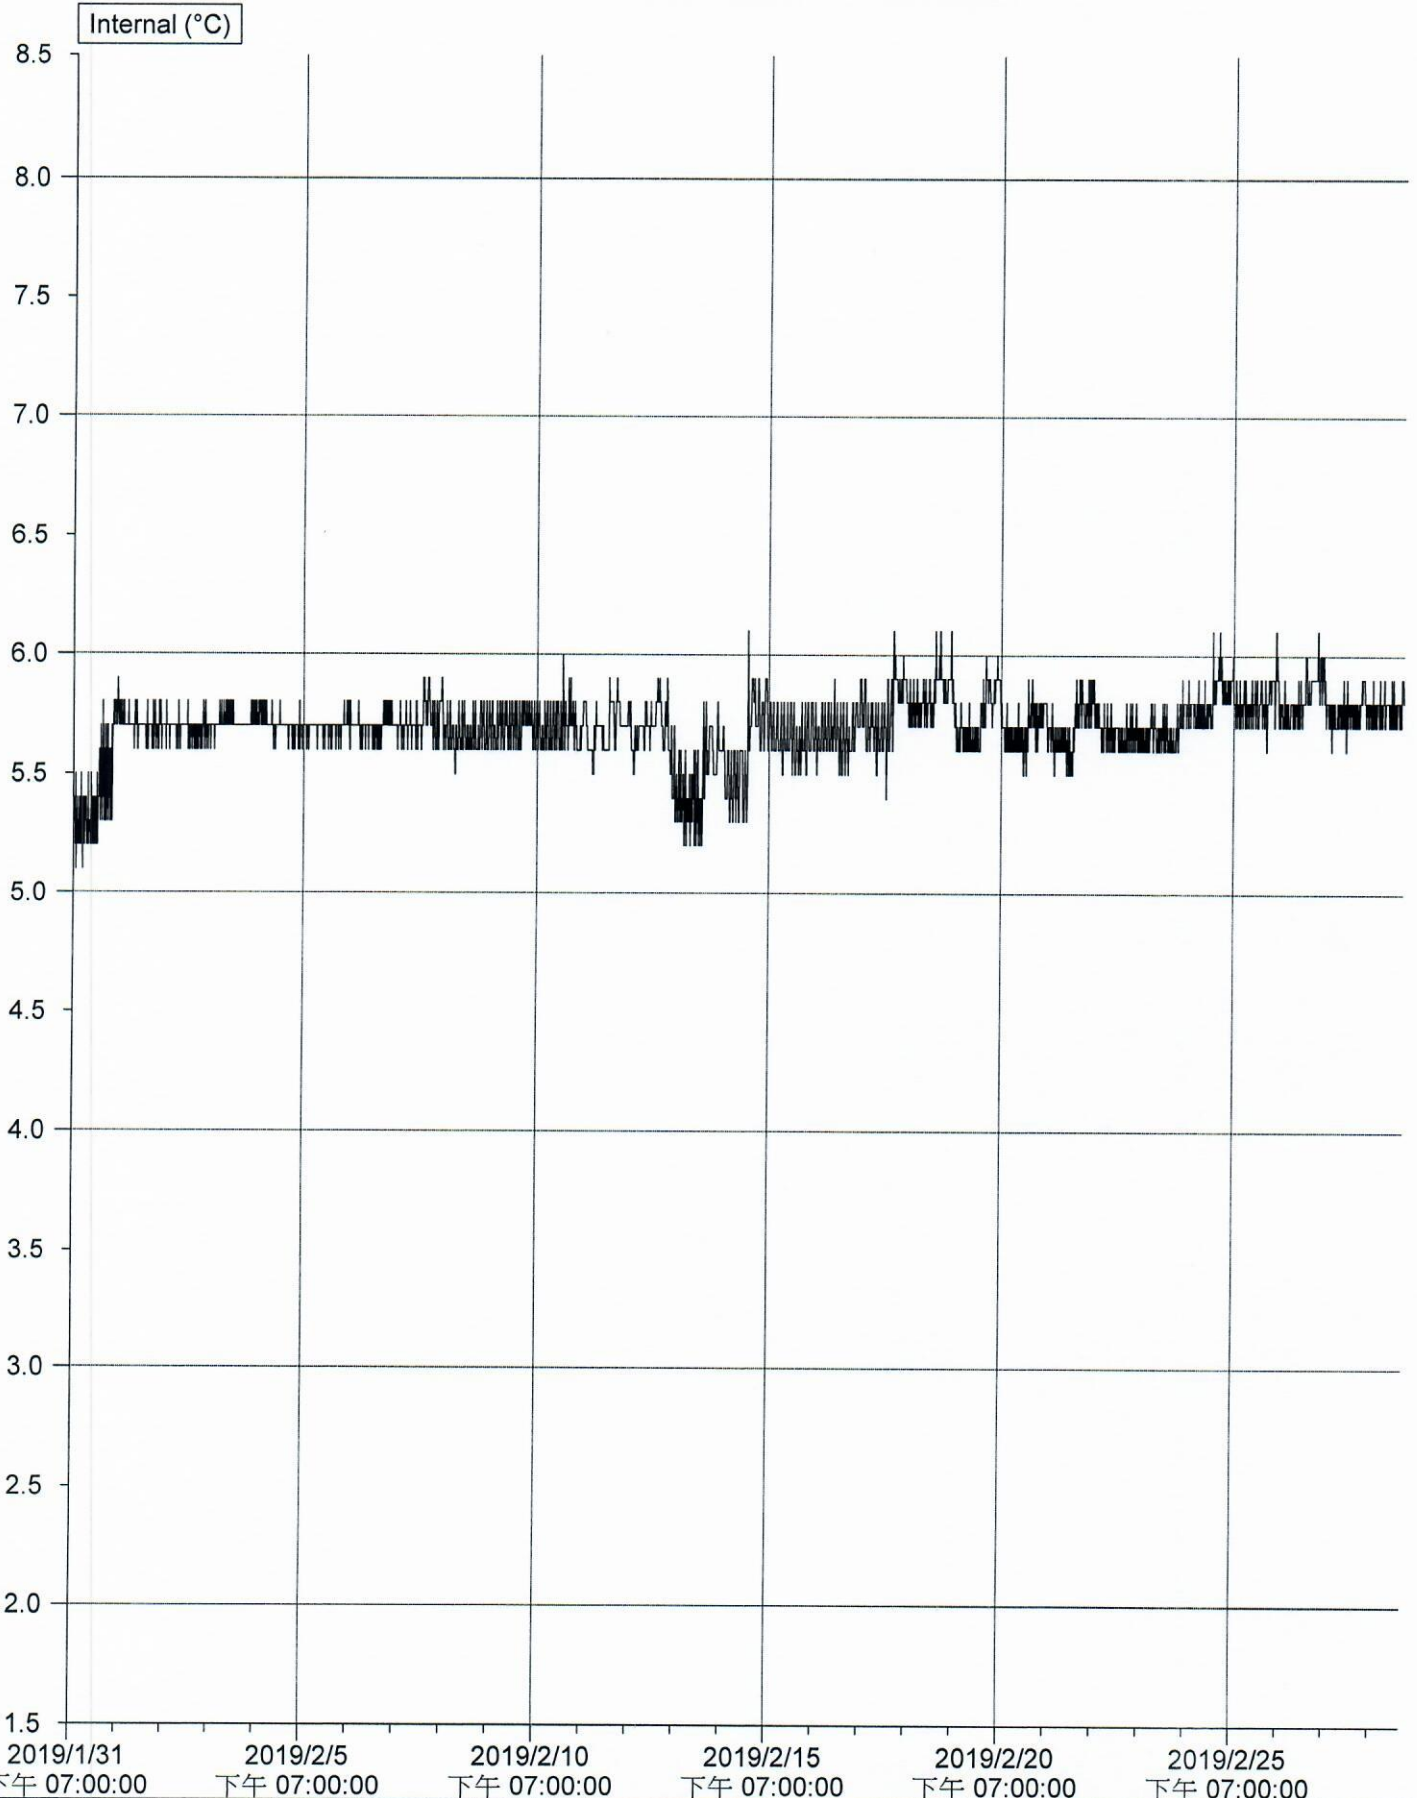

# TCVGH Temperature Log

Sensor Name	Internal
Legend	
Description	PHCL-C006
Serial Number	1715-0134
Product Code	EI-IN-D-32-L
Start	2019/1/31 下午 07:00:00
Finish	2019/3/1 上午 11:10:00
Specification	2.0 to 8.0 °C
Average	5.7 °C
Highest	6.1 °C
Lowest	5.1 °C